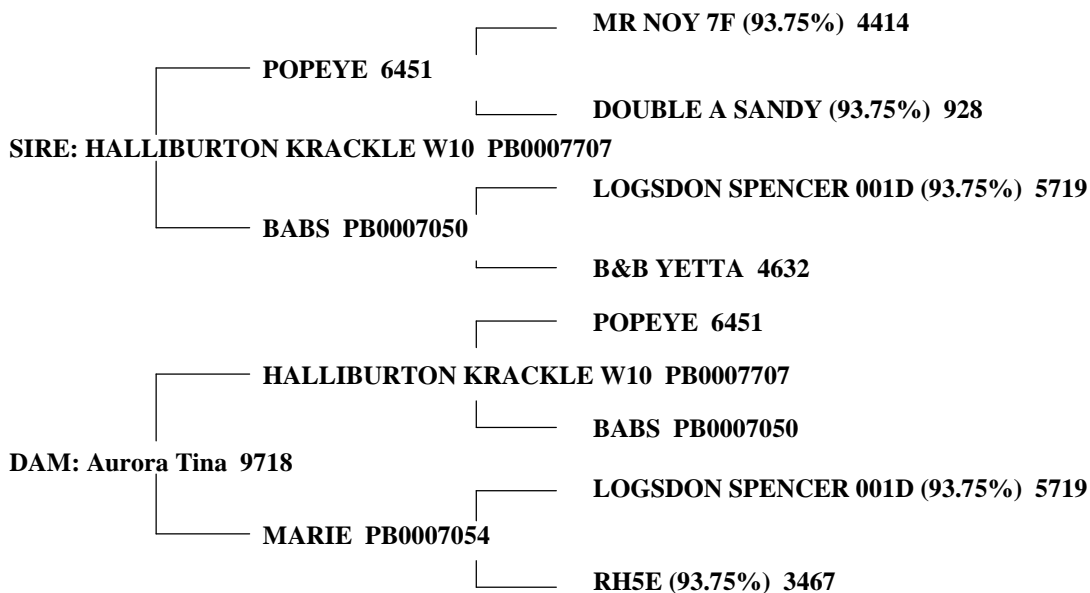

# BRITISH WHITE CATTLE ASSOCIATION OF AMERICA

This is to certify, the pedigree of:

Issued **07-30-2017**

REGISTRY# **12893**  
 NAME **Aurora Congo**  
 TATTOO **LE: AU 906W**

CALVED **04-20-2009**    SEX **BULL**  
 % BW **American Fullblood**  
 HERD ID **AU/906W**

BREEDER NAME    **J K Johnson & M J Noonan - Aurora LLC**

BREEDER ID  
**AU**

DATE  
**07-03-2015**

PRESENT OWNER(S)  
**Tommy & Teresa Patterson**  
**Cypress Creek Cattle Farm**

**2415**

NAME: <b>Aurora Congo</b>		REGISTRY NO: <b>12893</b>									
PEDIGREE RELATIONSHIP	PRODUCTION RECORDS										
	CALVING EASE		BIRTH		205 DAY WEIGHT		365 DAY WEIGHT		SCROTAL		
	SCORE	HERDS PROG	WEIGHT RATIO	HERDS PROG	ADJ WGT RATIO	HERDS PROG	ADJ WGT RATIO	HERDS PROG	CIRCUM. PROG		
SUBJECT ANIMAL	1		78 96	#Contemp 4		#Contemp		#Contemp			
SUBJECT ANIMALS PROGENY	1	1 7	69	1 7	524	1 5					
SIRE'S PROGENY	1	5 134	77	5 134	486	2 63	911	1 1			
DAM'S PROGENY	1	2 4	79	2 4	530	2 3					
<b>ADDITIONAL INFORMATION</b>											
								P/S	<b>POLLED</b>		
								COLOR	<b>Standard Marked</b>		
								FRAME SCORE			
								HOW BRED	<b>PASTURE</b>		
								WEANING GROUP:			
								YEARLING GROUP:			
								BLOOD TYPE CASE #			
								DNA TYPE #			
LINEAR MEASUREMENT	DATE	RUMP LEN	GIRTH	FLANK	RUMP WIDTH	RUMP HEIGHT					
	SCROTAL	SHOULDER	TENDER	RIBEYE	BACK FAT	MARBLING					